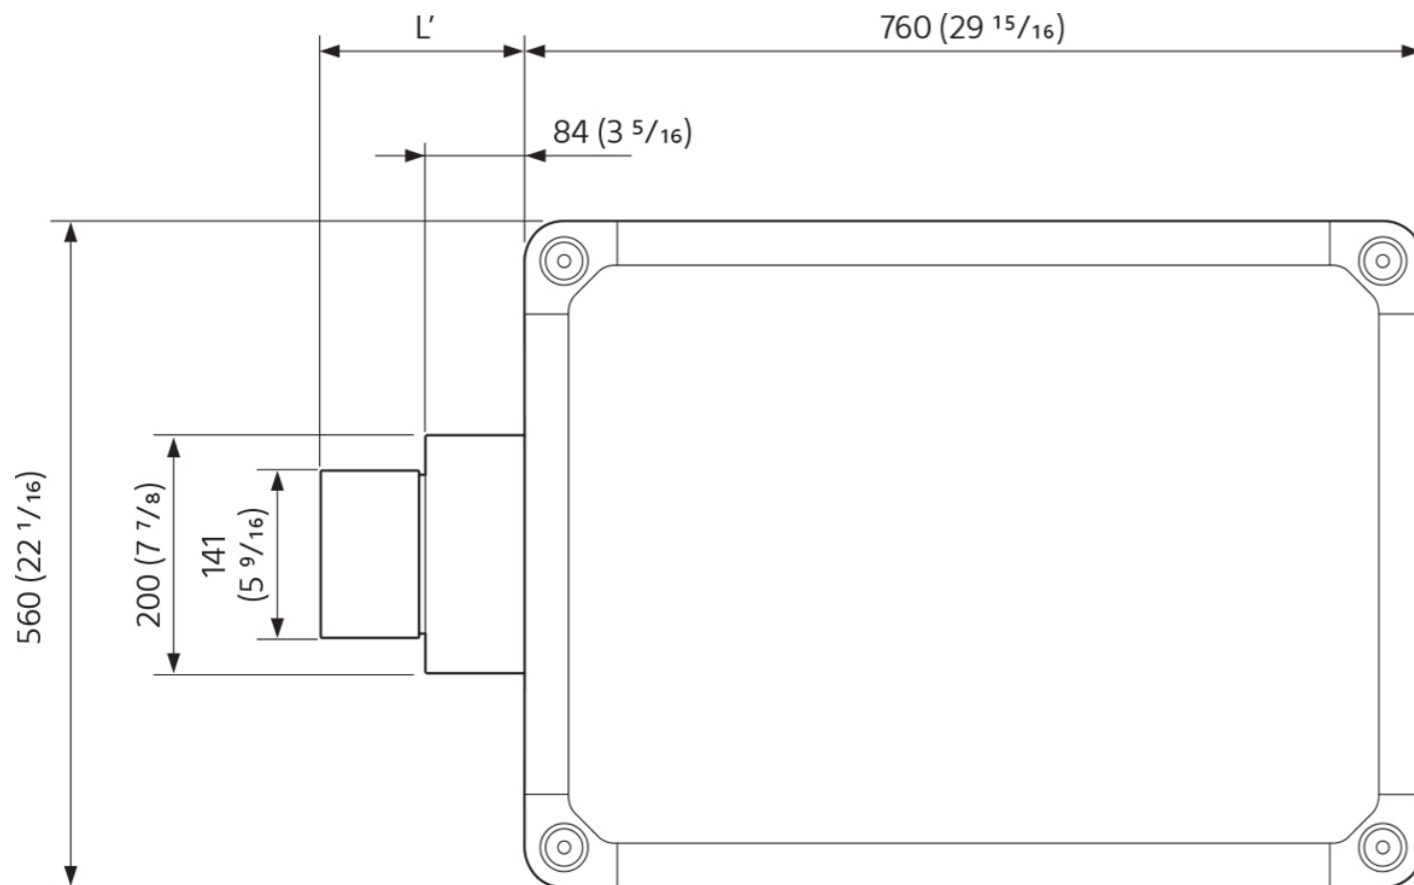

Front

Bottom

Dimensions

L': The distance between the front of the lens (center) and the front of the cabinet
VPLL-Z8008: 175 mm (6 7/8 inches) (Tele) to 184 mm (7 1/4 inches) (Wide)
VPLL-Z8014: 173 mm (6 13/16 inches)