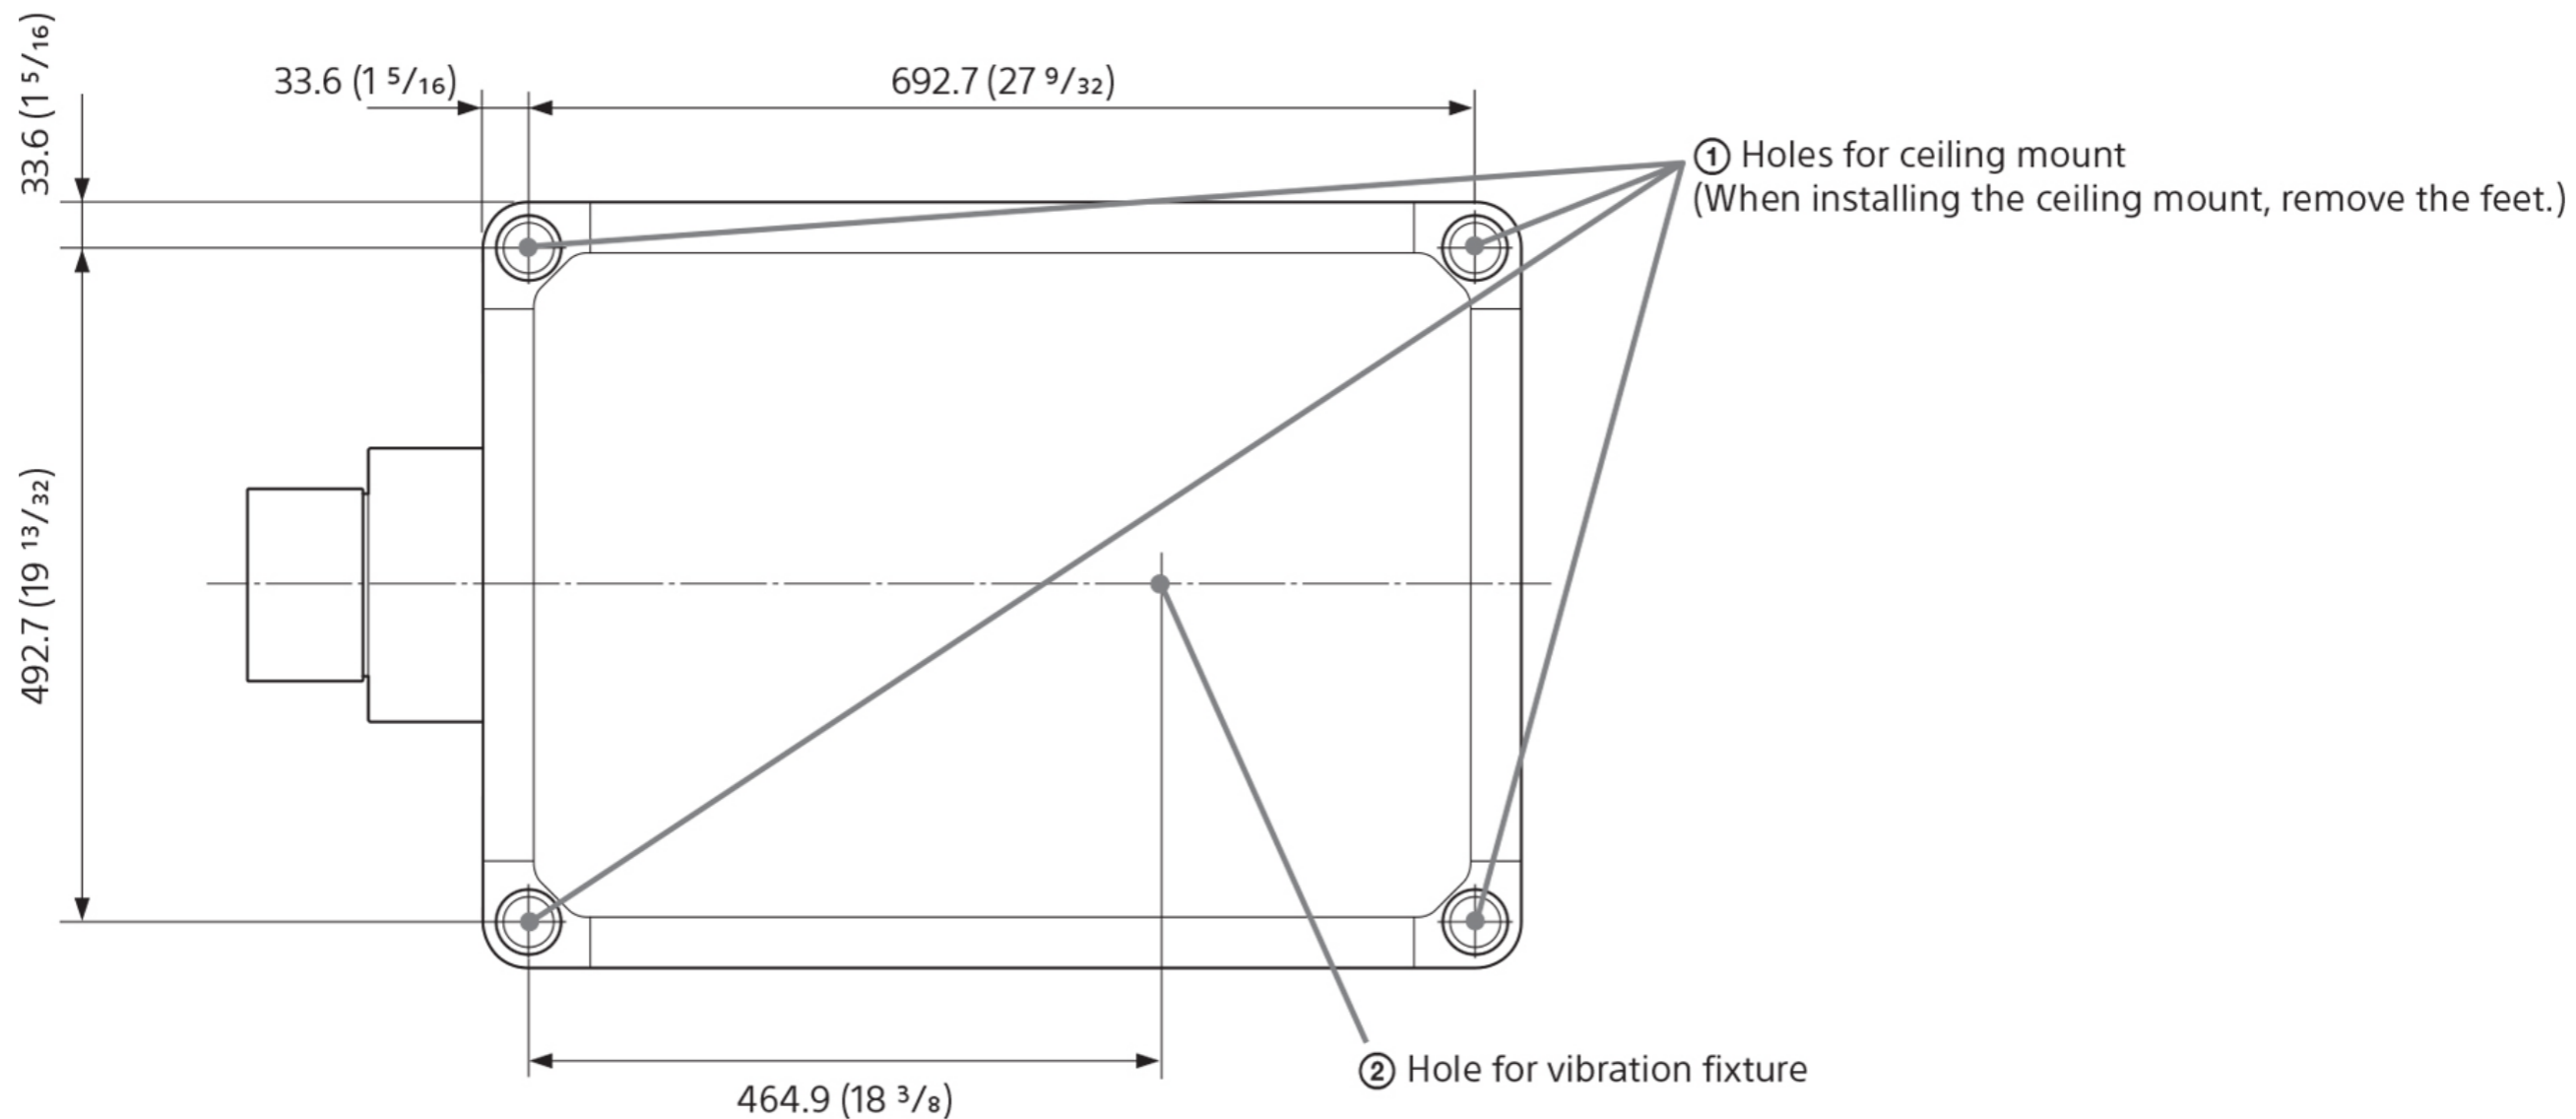

Front

Bottom

Dimensions

L': The distance between the front of the lens (center) and the front of the cabinet
VPLL-Z8008: 175 mm (6 7/8 inches) (Tele) to 184 mm (7 1/4 inches) (Wide)
VPLL-Z8014: 173 mm (6 13/16 inches)