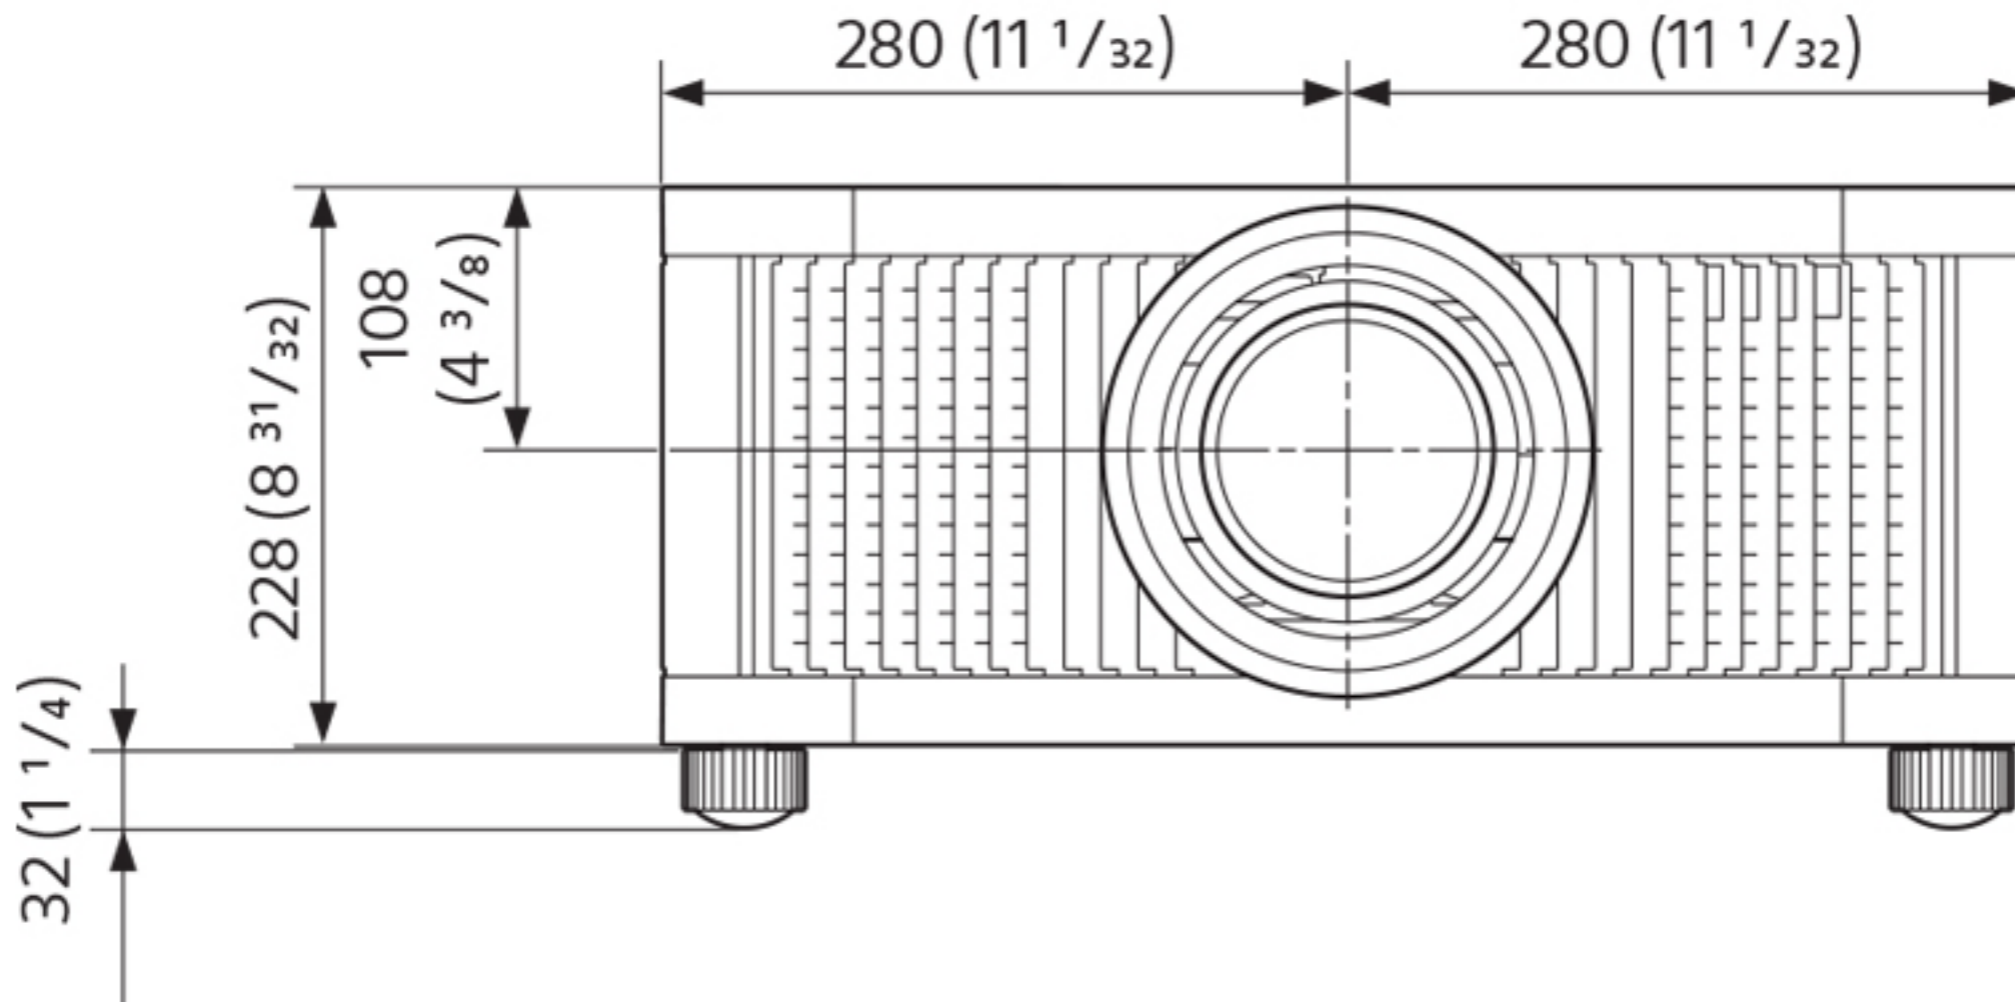

Front

Bottom

Dimensions

L': The distance between the front of the lens (center) and the front of the cabinet
VPLL-Z8008: 175 mm (6 7/8 inches) (Tele) to 184 mm (7 1/4 inches) (Wide)
VPLL-Z8014: 173 mm (6 13/16 inches)